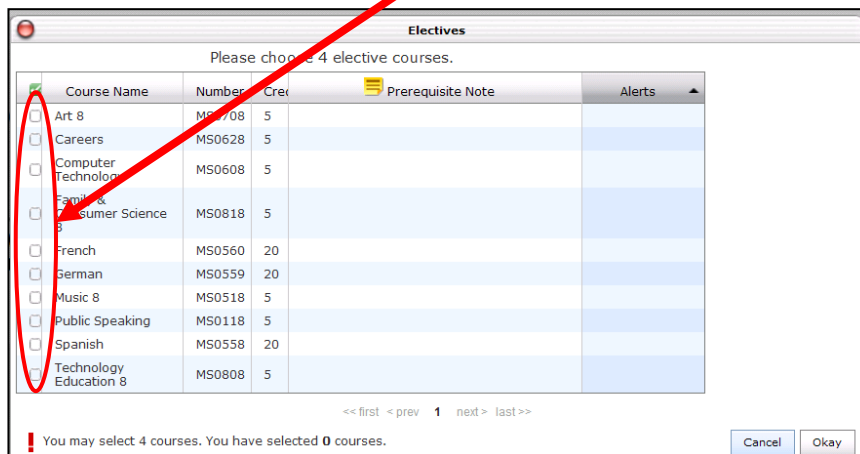

Forgot your member name or password?

Enter

From the main page of your PowerSchool portal

2. Click on **Class Registration**

3. Click on the pencil icon next to "Click the edit button to request a course"

4. Place a check in front of four electives.

5. Click on "Okay"

Your electives are selected!