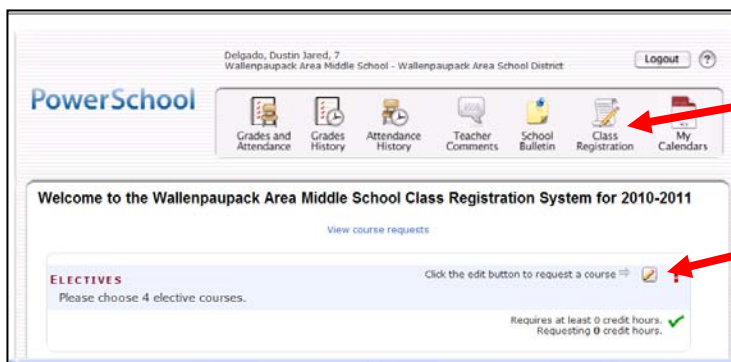

Forgot your member name or password?

Enter

From the main page of your PowerSchool portal

2. Click on **Class Registration**

3. Click on the pencil icon next to "Click the edit button to request a course"

4. Place a check in front of four electives.